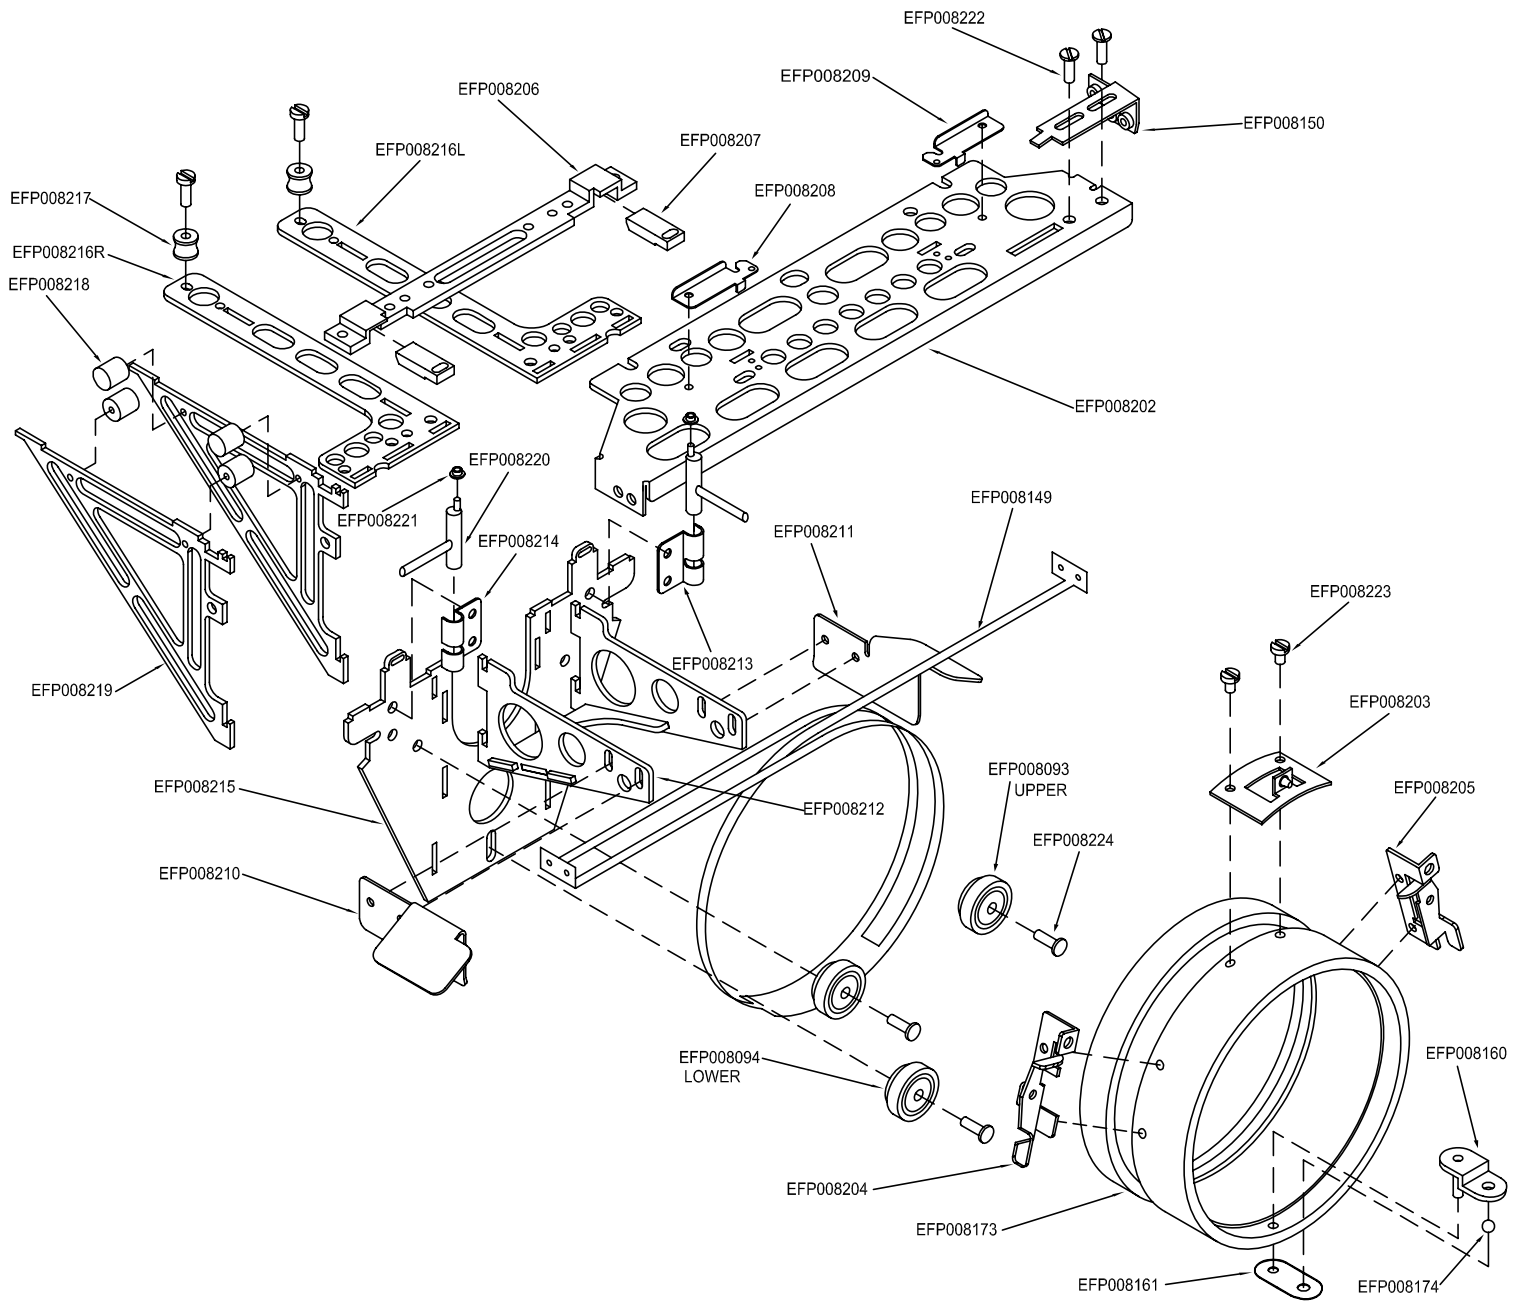

1 - 10-32 KEP NUT

ADVANTAGE CAP FRAME EFP008111

- 1--10-32 x 1/4" PANHEAD
- 2--10-32 x 5/16" FLATHEAD
- 3--10-32 x 5/16" PANHEAD
- 4--10-32 x 3/4" PANHEAD
- 5--10-32 KEPNUT

ADVANTAGE CAP FRAME DRIVE UNIT EFP08126

- 1--10-32 x 1/4" PANHEAD
- 2--10-32 x 5/16" FLATHEAD
- 3--10-32 x 5/16" PANHEAD
- 4--10-32 x 3/4" PANHEAD
- 5--10-32 KEPNUT

ADVANTAGE PLUS CAP FRAME DRIVE UNIT EFP008156

ADVANTAGE EX DRIVE UNIT

EFP008201

ADVANTAGE JR. EX DRIVE UNIT
EFP08227A