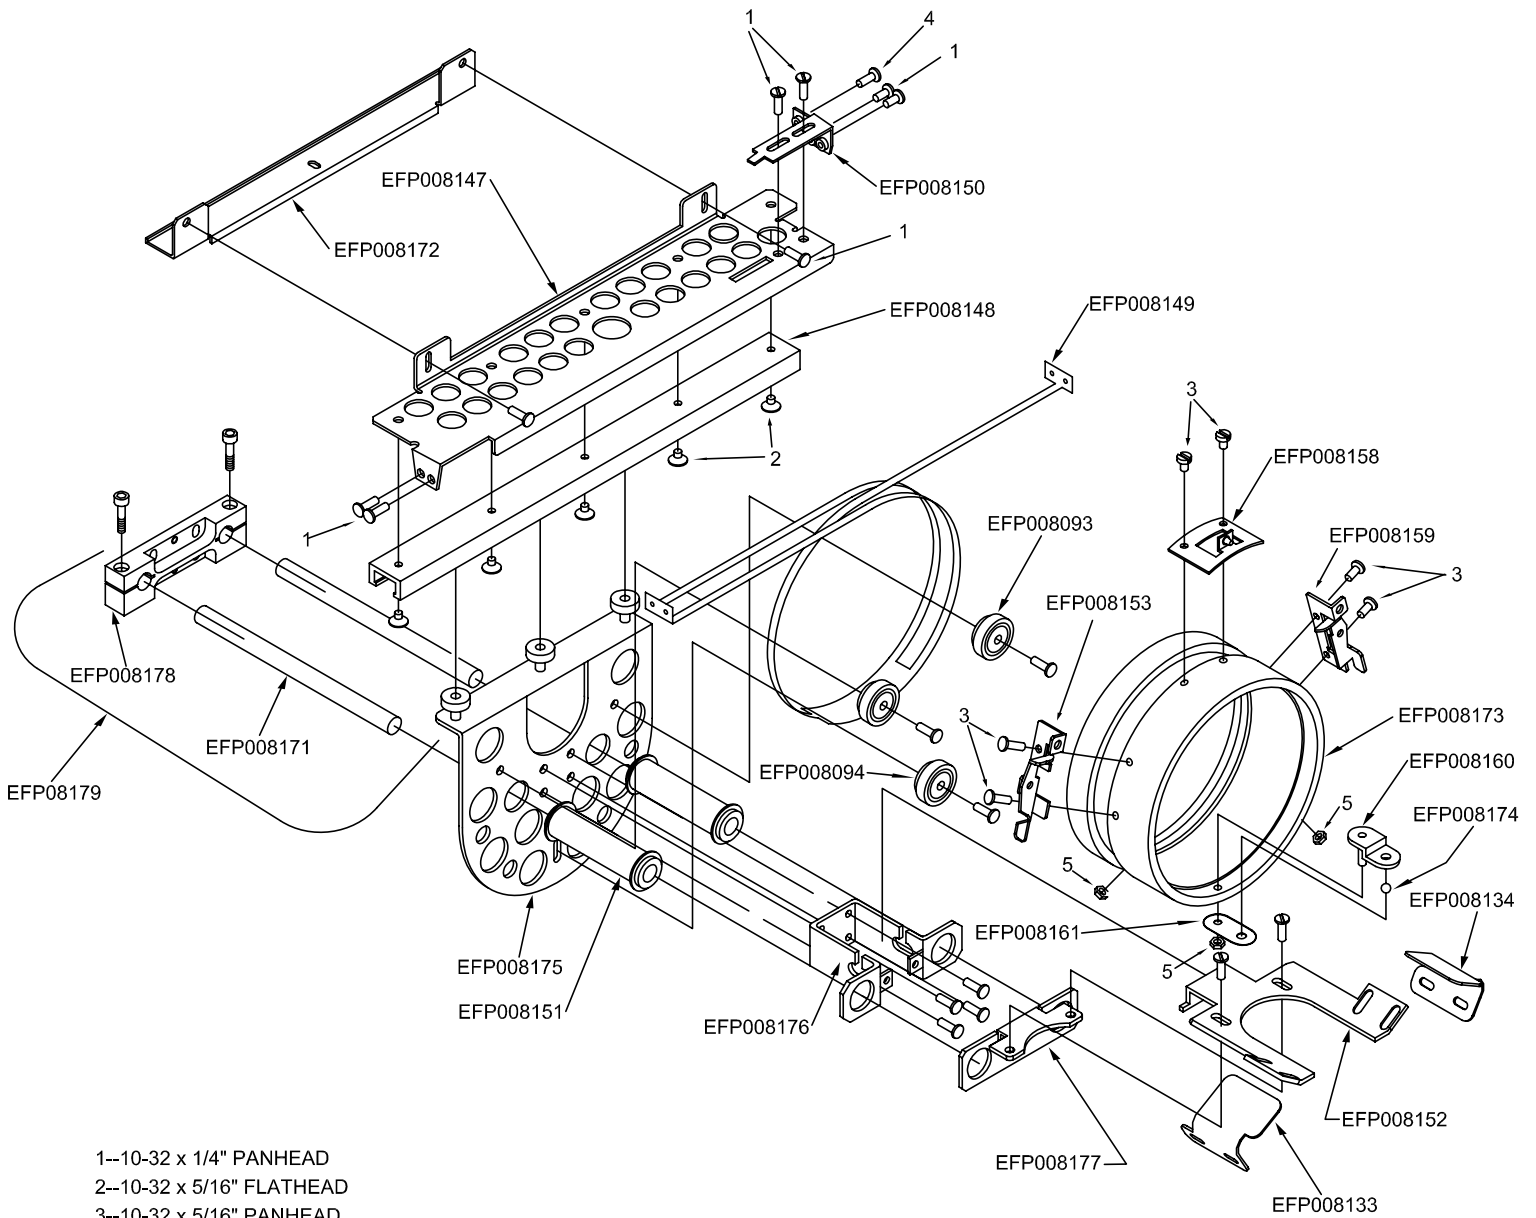

1 - 10-32 KEP NUT

ADVANTAGE CAP FRAME EFP008111

- 1--10-32 x 1/4" PANHEAD
- 2--10-32 x 5/16" FLATHEAD
- 3--10-32 x 5/16" PANHEAD
- 4--10-32 x 3/4" PANHEAD
- 5--10-32 KEPNUT

ADVANTAGE CAP FRAME DRIVE UNIT EFP08126

- 1--10-32 x 1/4" PANHEAD
- 2--10-32 x 5/16" FLATHEAD
- 3--10-32 x 5/16" PANHEAD
- 4--10-32 x 3/4" PANHEAD
- 5--10-32 KEPNUT

ADVANTAGE PLUS CAP FRAME DRIVE UNIT EFP008156

ADVANTAGE EX DRIVE UNIT

EFP008201

ADVANTAGE JR. EX DRIVE UNIT
EFP08227A