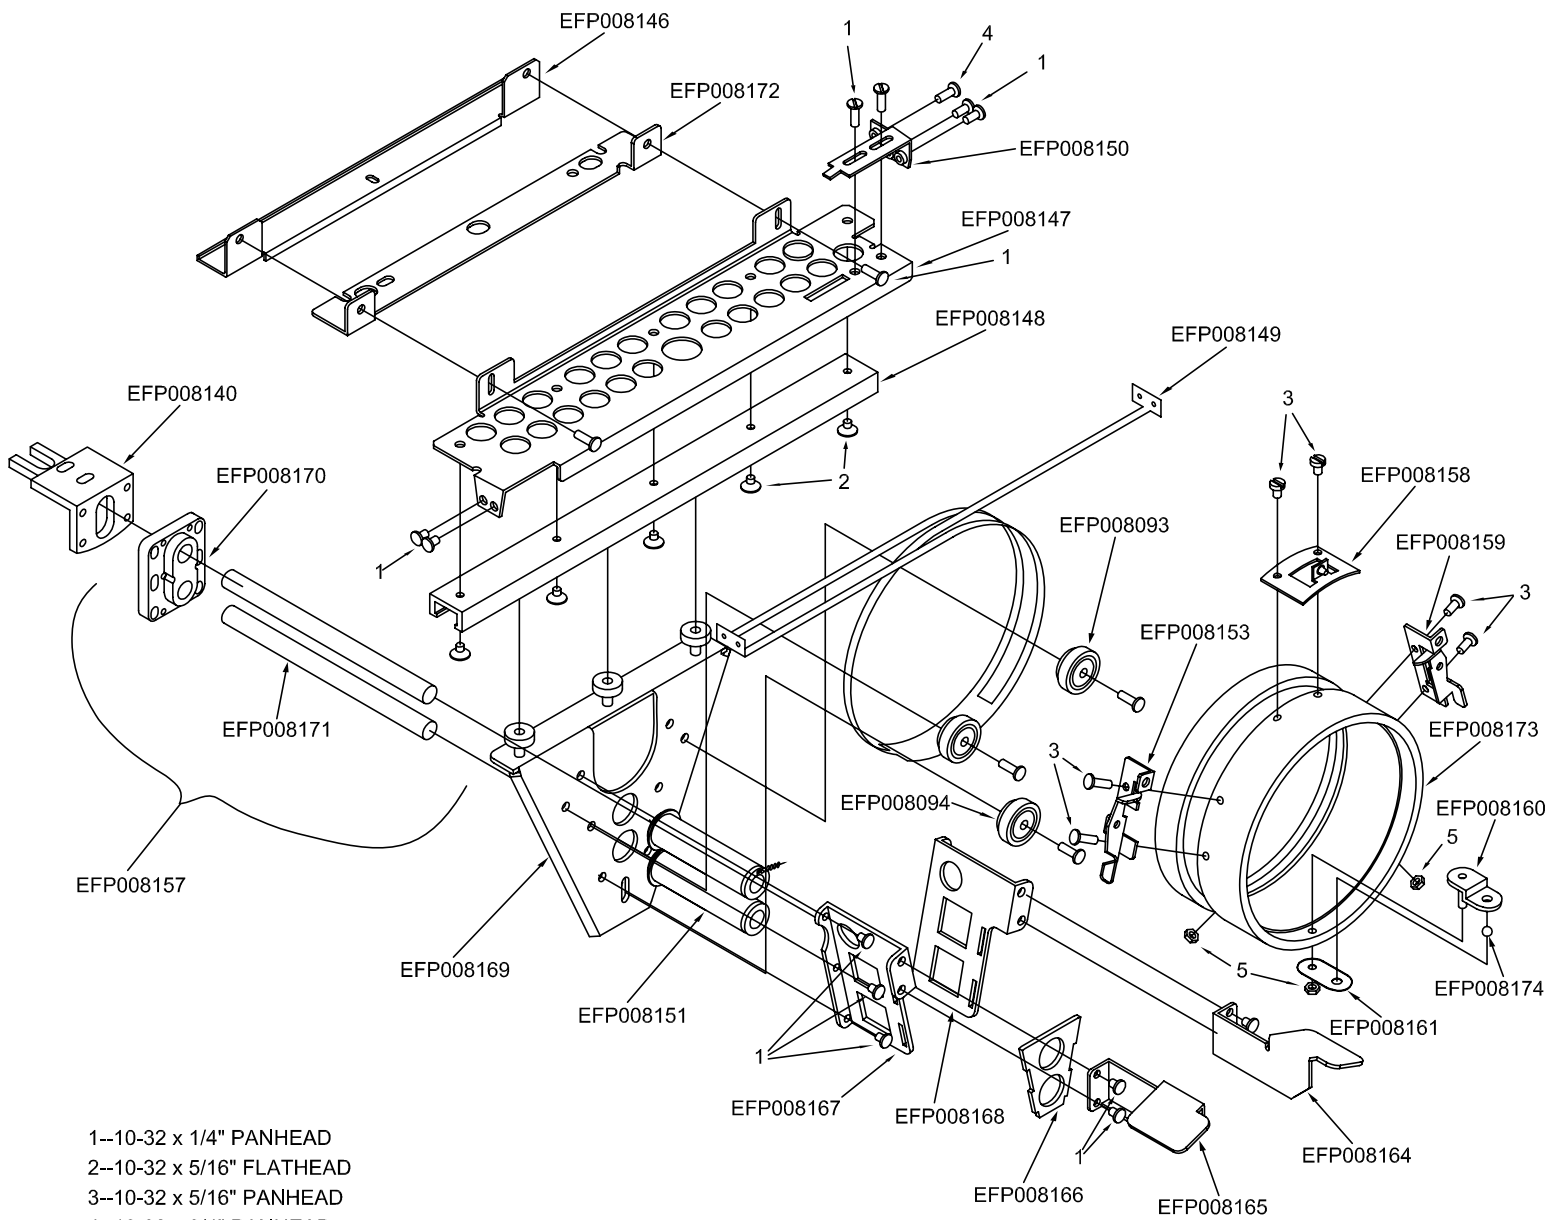

1 - 10-32 KEP NUT

ADVANTAGE CAP FRAME EFP008111

- 1--10-32 x 1/4" PANHEAD
- 2--10-32 x 5/16" FLATHEAD
- 3--10-32 x 5/16" PANHEAD
- 4--10-32 x 3/4" PANHEAD
- 5--10-32 KEPNUT

ADVANTAGE CAP FRAME DRIVE UNIT EFP08126

- 1--10-32 x 1/4" PANHEAD
- 2--10-32 x 5/16" FLATHEAD
- 3--10-32 x 5/16" PANHEAD
- 4--10-32 x 3/4" PANHEAD
- 5--10-32 KEPNUT

ADVANTAGE PLUS CAP FRAME DRIVE UNIT EFP008156

ADVANTAGE EX DRIVE UNIT

EFP008201