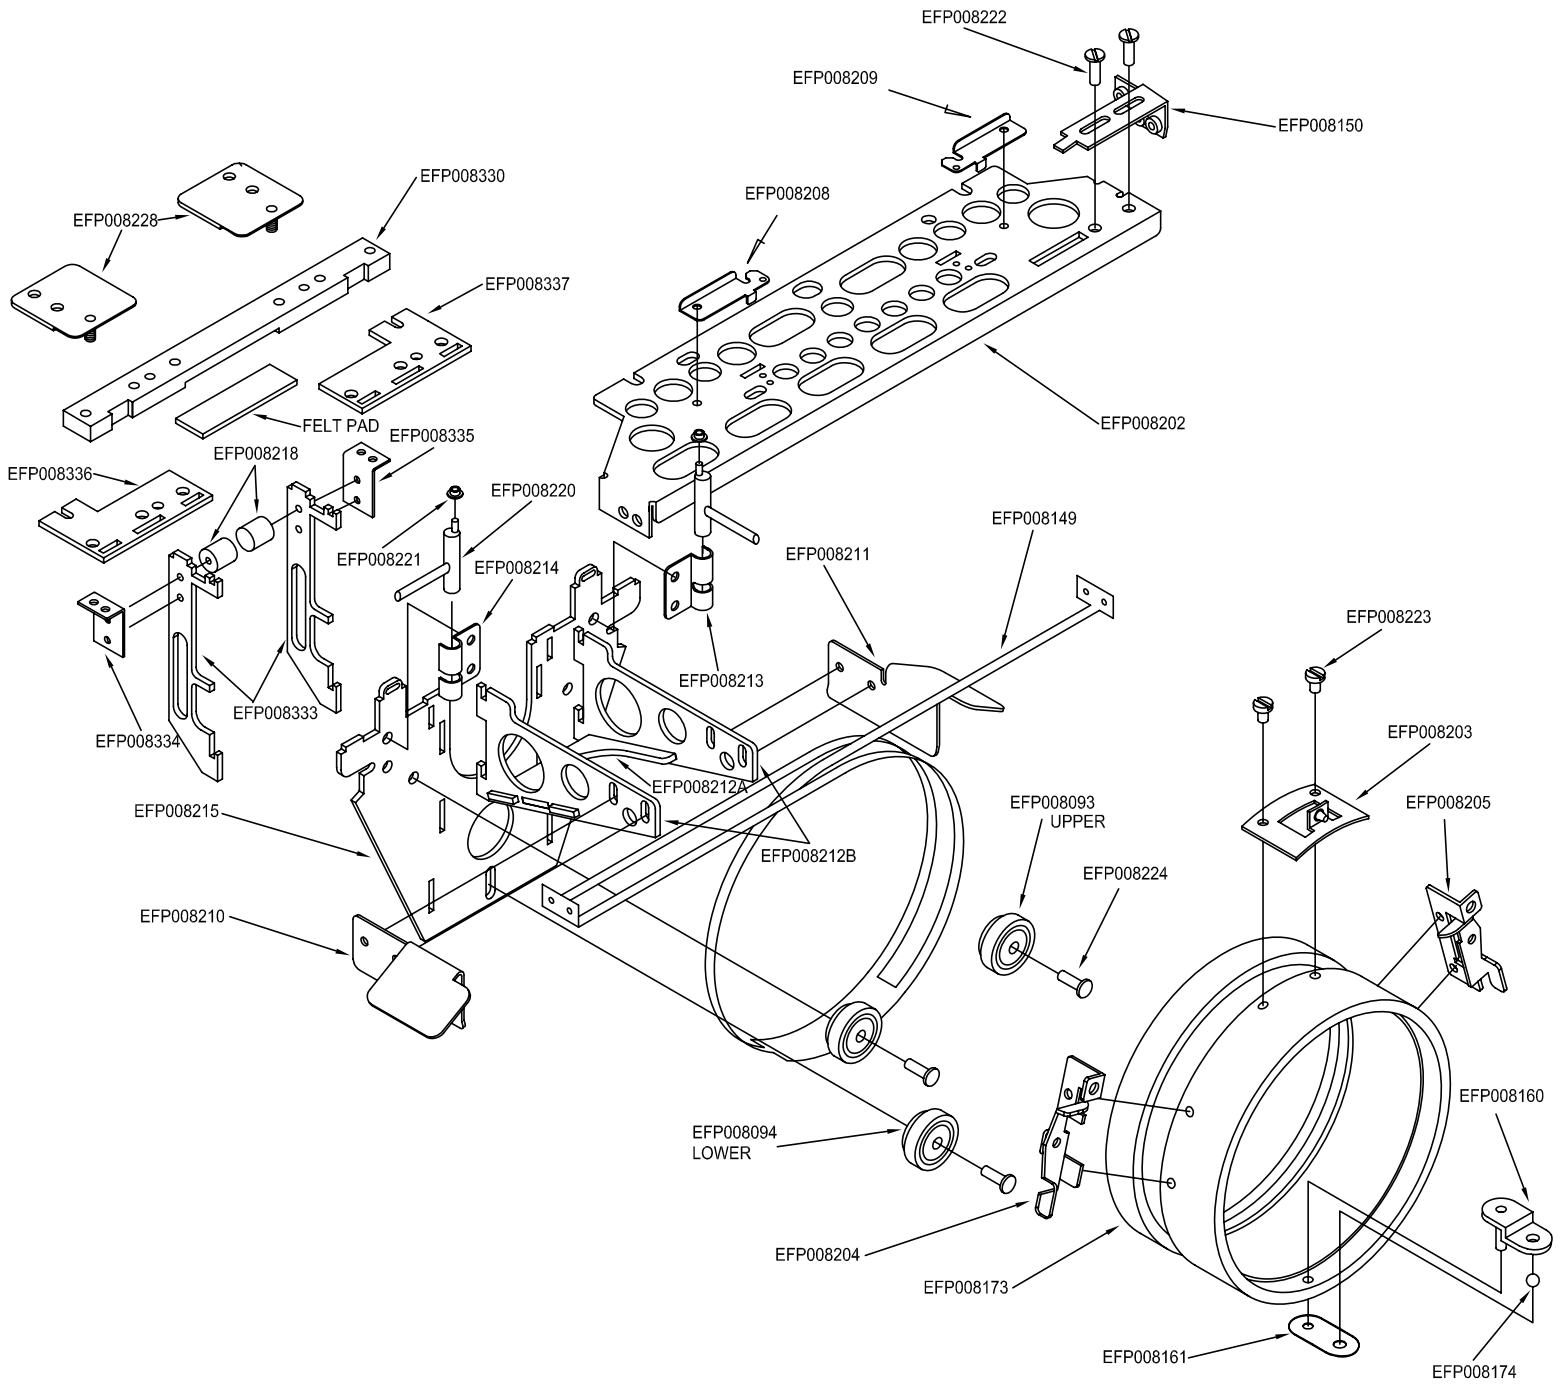

1 - 10-32 KEP NUT

ADVANTAGE CAP FRAME EFP008111

- 1--10-32 x 1/4" PANHEAD
- 2--10-32 x 5/16" FLATHEAD
- 3--10-32 x 5/16" PANHEAD
- 4--10-32 x 3/4" PANHEAD
- 5--10-32 KEPNUT

ADVANTAGE CAP FRAME DRIVE UNIT EFP08126

- 1--10-32 x 1/4" PANHEAD
- 2--10-32 x 5/16" FLATHEAD
- 3--10-32 x 5/16" PANHEAD
- 4--10-32 x 3/4" PANHEAD
- 5--10-32 KEPNUT

ADVANTAGE PLUS CAP FRAME DRIVE UNIT EFP008156

ADVANTAGE EX DRIVE UNIT

EFP008201

ADVANTAGE JR. EX DRIVE UNIT
EFP08227A