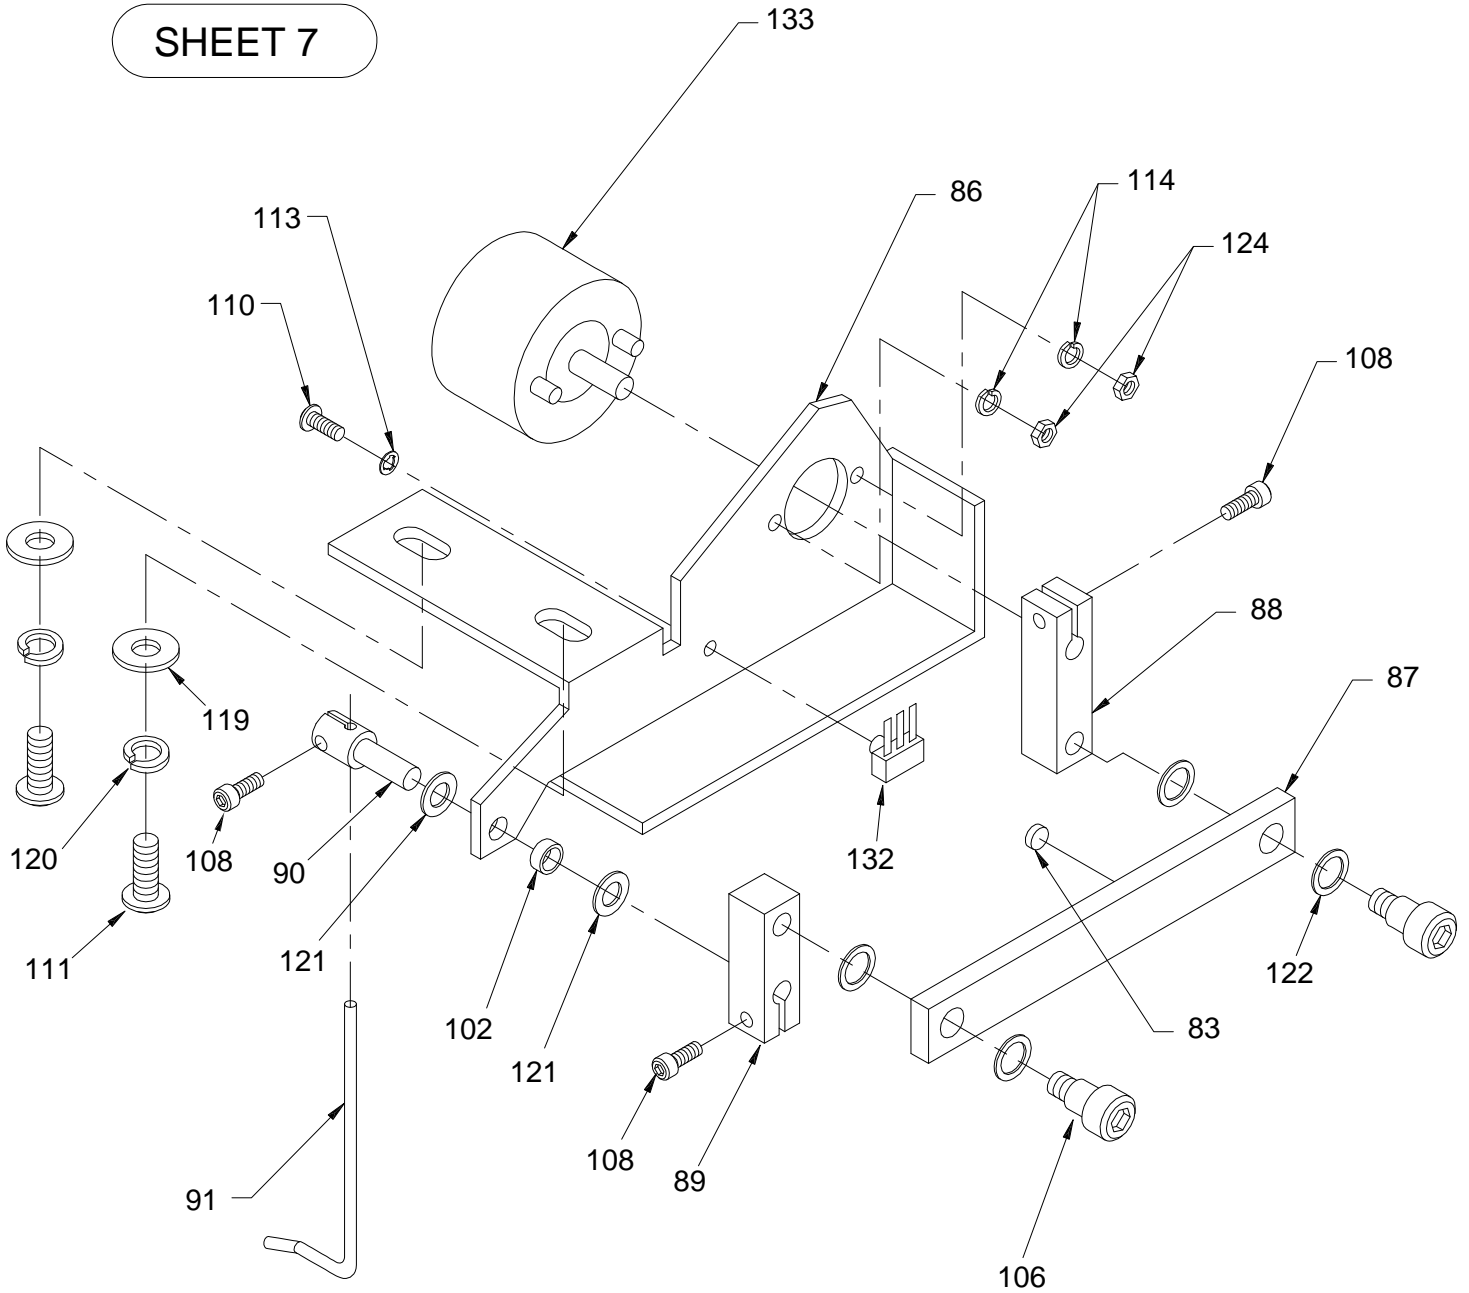

SHEET 7

ITEM	PART NO.	DESCRIPTION	QTY
83	P413018	MAGNET, RARE EARTH	2
86	P700123	BRACKET, TRIMMER, WIPE	1
87	P700130	LINKAGE, CONNECTOR, 900XLC TRIM	1
88	P700131	LINKAGE, SOLENOID, 900XLC TRIM	1
89	P700132	LINKAGE, WIRE, 900XLC TRIM	1
90	P700133	WIPE, CONNECTOR, 900XLC TRIM	1
91	P700134	WIPE WIRE, 900XLC TRIM	1
102	P700471	BUSHING, TRIMMER WIPE	1
106	P840020	1/4x1/4 SHOULDER SCREW	2
108	P840039	#4-40x3/8 HEX SOCKET CAP SCREW	3
110	P840403	#4-40x1/4 PHILLIPS PAN HEAD SCREW	1
111	P840445	#10-32x5/8 HEX SOC BUTTON HD SCREW	2
113	P840502	#4 EXTERNAL TOOTH LOCK WASHER	1
114	P840509	#6 SPLIT LOCK WASHER	2
119	P840530	#10 FLAT WASHER PLATED	2
120	P840572	#10 LOCK WASHER, SPLIT	2
121	P840588	WASHER, NYLON TRIMMER WIPE	2
122	P840589	WASHER, NYLON TRIMMER LINK	4
124	P840717	#5-40 HEX NUT	2
132	ZP730120	WIPER SENSOR ASS'Y - TRIMMER	1
133	ZP730125	SOLENOID, WIPE ASS'Y - TRIMMER	1