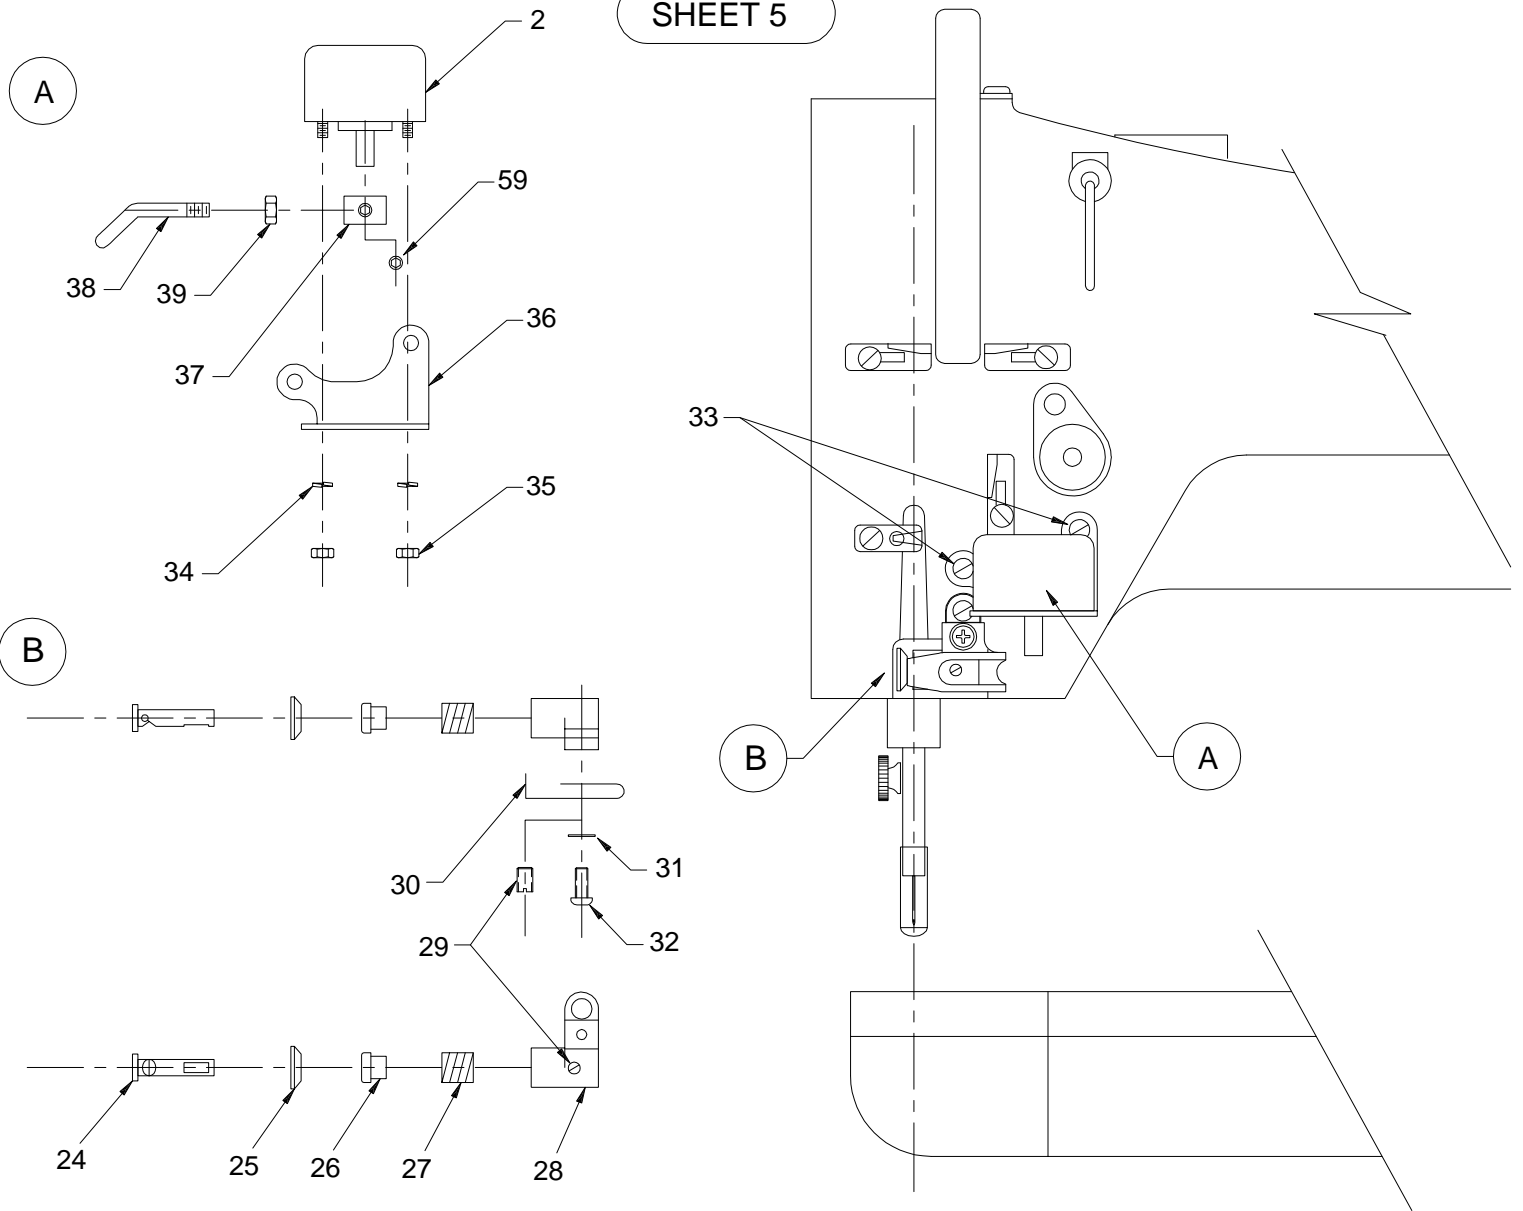

SHEET 3

ITEM	PART NO.	DESCRIPTION	QTY
12	P700450	FIXED CUTTER	1
13	P700452	LOWER THD SUPPORT STAY (UPPER)	1
14	P700452	MAGIC TAPE (UPPER)	1
15	P700453	MAGIC TAPE (LOWER)	1
16	P700453	LOWER THD SUPPORT STAY (LOWER)	1
17	P820736	FIXED CUTTER SET SCREW	1
18	P700451	LOWER THREAD CUTTER	1
19	P840525	WAVE WASHER	1
20	P820719	LOWER THD CUTTER TURRET SHAFT	1
60	P840519	M3 FLAT WASHER, 6MM O.D.	2
63	P840027	M3x3 PHILLIPS PAN HEAD SCREW	1
64	P661089	THROAT PLATE #26081 (M900 W/TRIM/M2000)	1

# SHEET 4

ITEM	PART NO.	DESCRIPTION	QTY
9	P700156	HOOK DRIVE ROD	1
10	P700152	HOOK	1
11	P820720	UPPER THD CUTTER TURN SHAFT	1
21	P700456	BOBBIN CASE FIXING PLATE	1
22	P700454	CUTTER FIXING PLATE	1
23	P700455	CERAMIC UPPER KNIFE MK-4	1
31	P840514	M3 FLAT WASHER, SPECIAL	7
40	P700097	ENTERING HOOK BRACKET	1
41	P820735	BRACKET SCREW	1
42	P700155	LOWER THD CUTTER DRIVE ROD	1
61	P840006	M3x6 HEX SOCKET BUTTON BOLT	2
65	P840015	11/64-40x7mm SCREW	1
23A	KB270012	UPPER STEEL KNIFE MK-4	1

SHEET 5

ITEM	PART NO.	DESCRIPTION	QTY
2	P700314	ROTARY SOLENOID	2
24	P700774	SUB TENSION SHAFT	1
25	P700775	SUB TENSION FRONTAL DISC	1
26	P700776	SUB TENSION REAR DISC	1
27	P700777	SUB TENSION SPRING	1
28	P700778	SUB TENSION PLATFORM	1
29	P700779	M4x3.5 SLOT SET SCREW, CUP POINT	1
30	P700230	SUB TENSION RELEASE SPRING	1
31	P840514	M3 FLAT WASHER, SPECIAL	7
32	P700780	SCREW,SUB TENSION SPRING	1
33	P700781	9/64x5/16 SLOTTED CHEESE HEAD SCREW	2
34	P840518	M3 LOCK WASHER SPLIT, BLACK	7
35	P840704	M3 HEX NUT, BLACK (See note P.2 of 8)	7
36	P700099	SUB TENSION RELEASE SOLENOID BRKT	1
37	P700637	SUB TENSION RELEASE LEVER BOSS	1
38	P700145	SUB TENSION RELEASE LEVER	1
39	P840713	M4 HEX NUT, BLACK	1
59	P661041	M4x4 HEX SOC SET SCREW, FLAT POINT	2