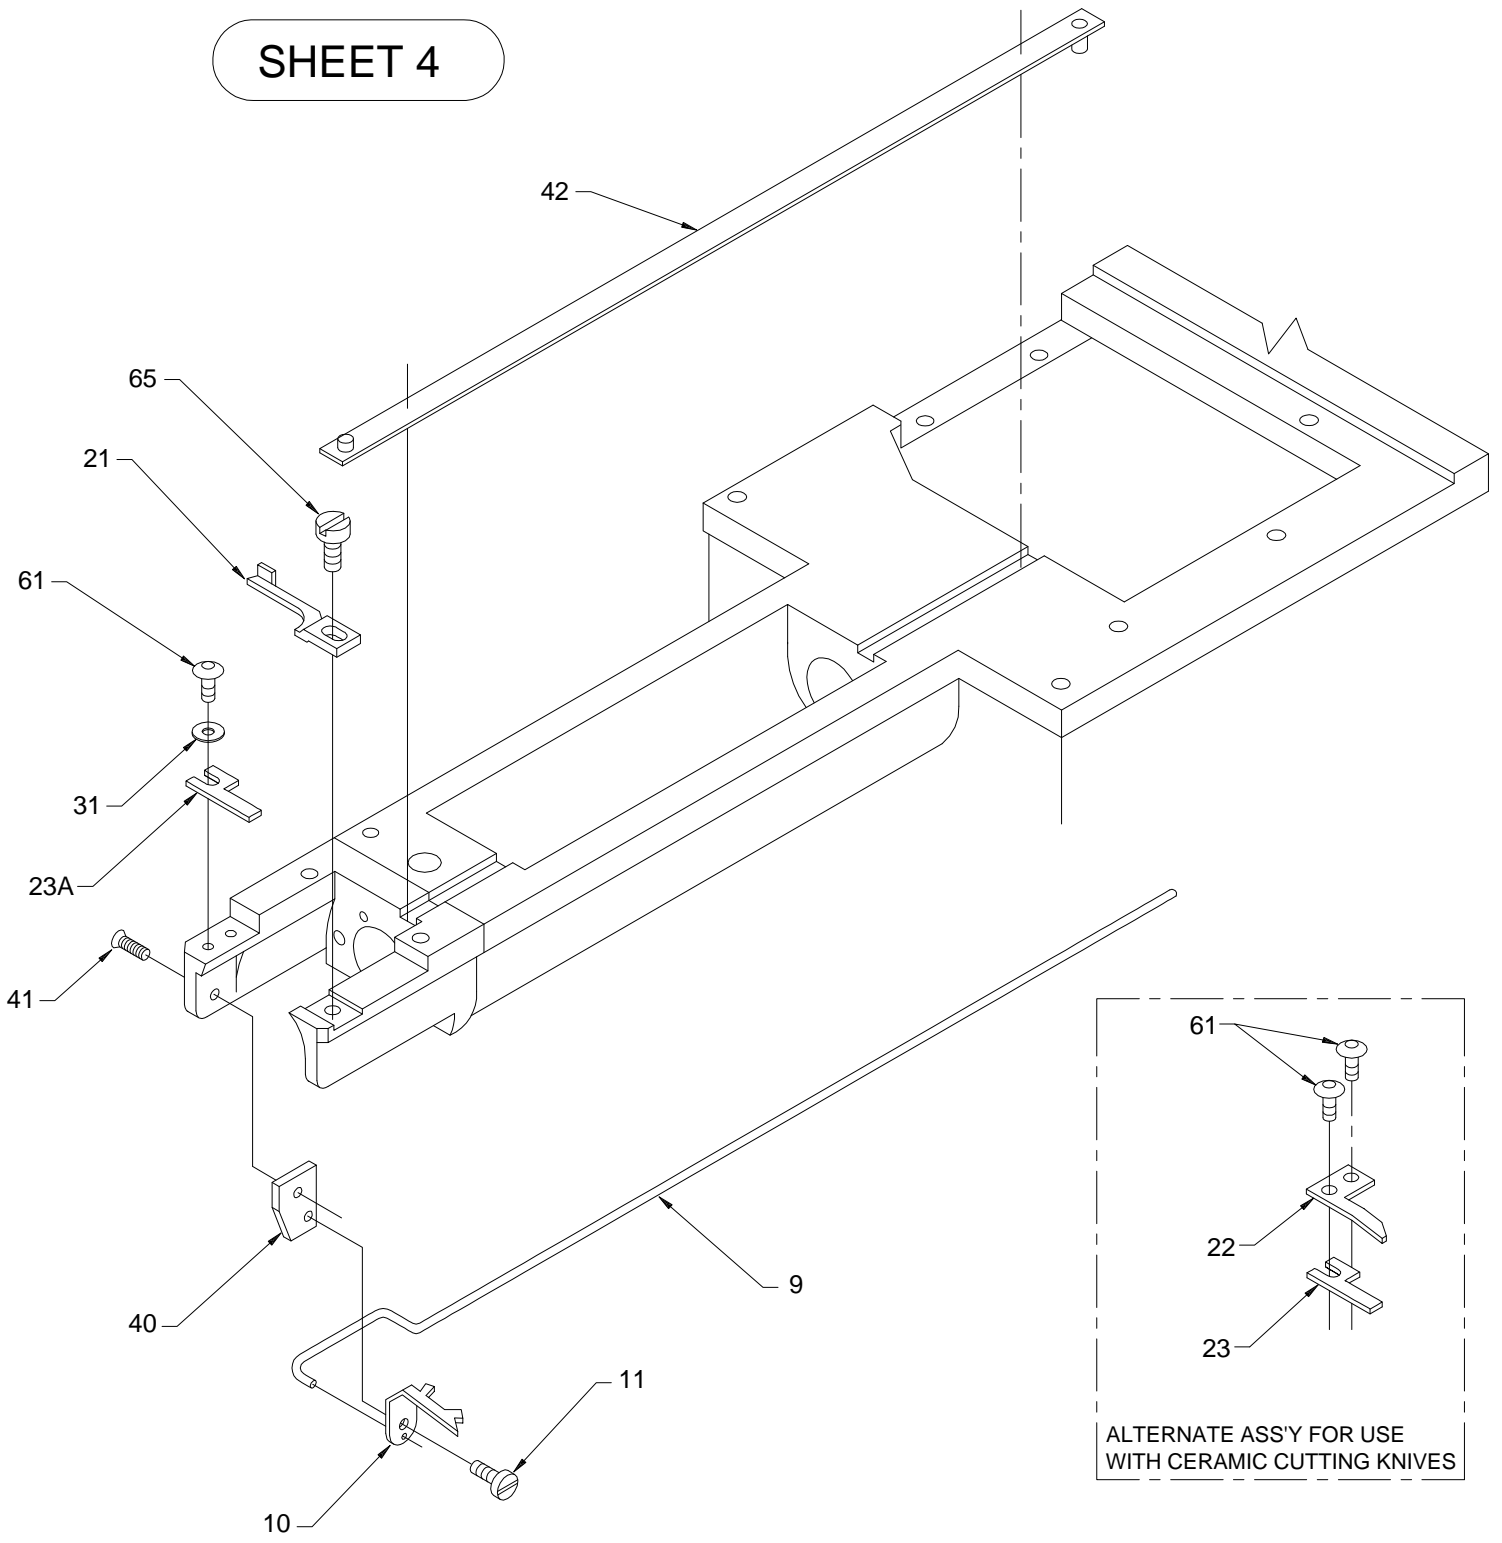

SHEET 4

ITEM	PART NO.	DESCRIPTION	QTY
9	P700156	HOOK DRIVE ROD	1
10	P700152	HOOK	1
11	P820720	UPPER THD CUTTER TURN SHAFT	1
21	P700456	BOBBIN CASE FIXING PLATE	1
22	P700454	CUTTER FIXING PLATE	1
23	P700455	CERAMIC UPPER KNIFE MK-4	1
31	P840514	M3 FLAT WASHER, SPECIAL	7
40	P700097	ENTERING HOOK BRACKET	1
41	P820735	BRACKET SCREW	1
42	P700155	LOWER THD CUTTER DRIVE ROD	1
61	P840006	M3x6 HEX SOCKET BUTTON BOLT	2
65	P840015	11/64-40x7mm SCREW	1
23A	KB270012	UPPER STEEL KNIFE MK-4	1