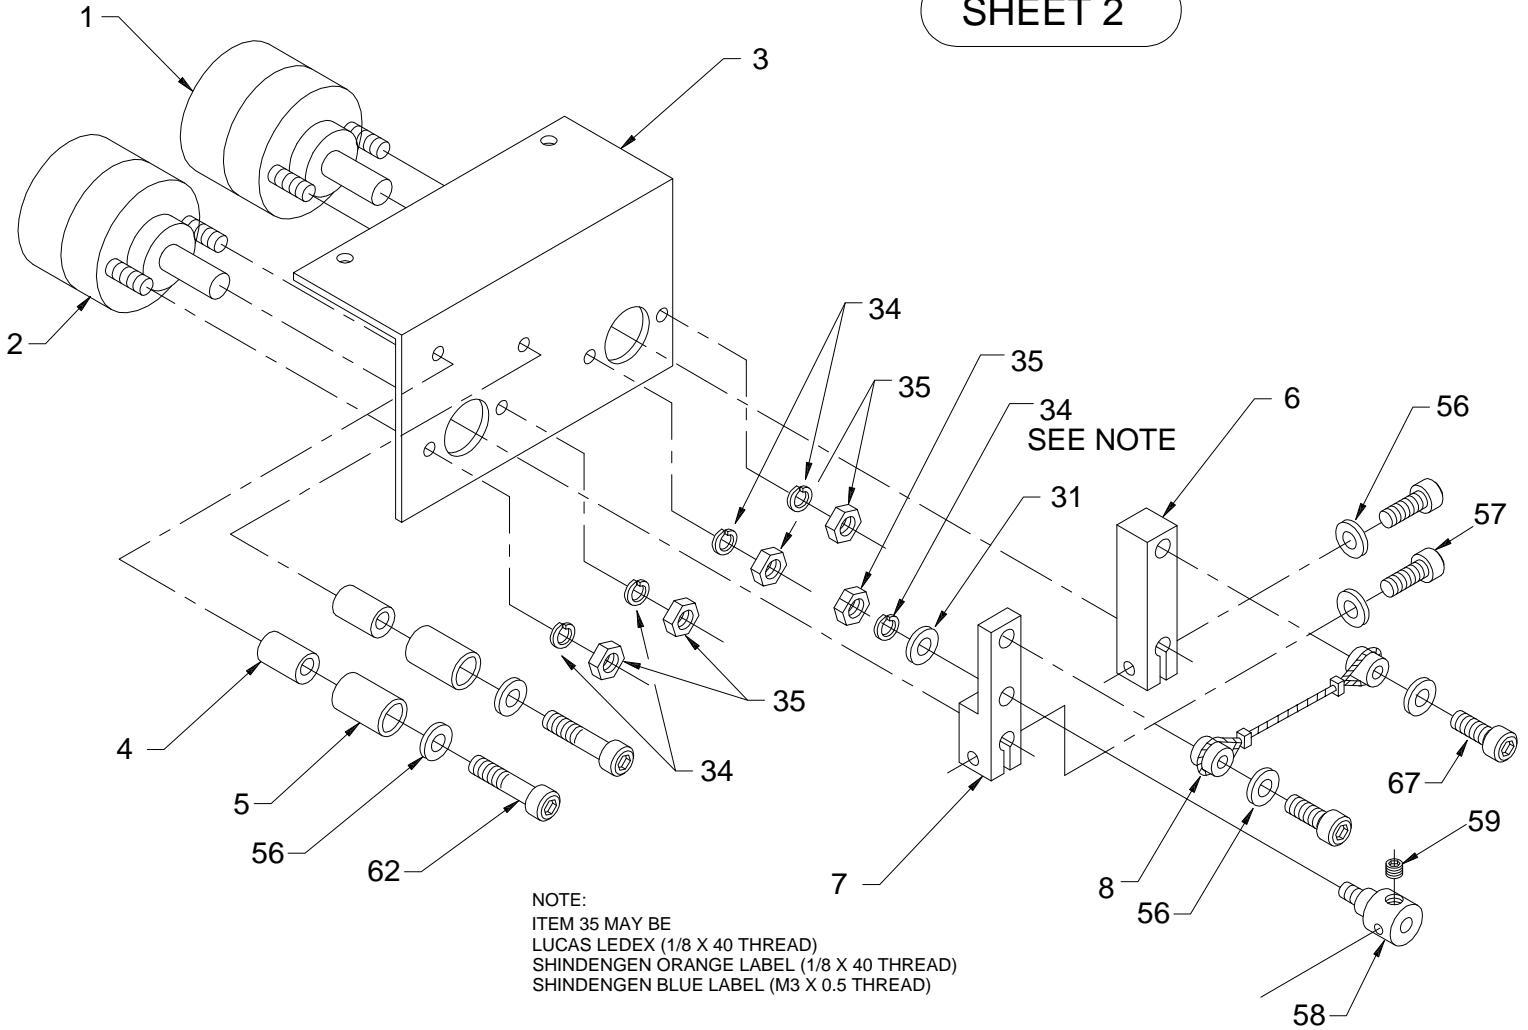

ITEM	PART NO.	DESCRIPTION	QTY
57	P840003	M4x10 HEX SOCKET CAP SCREW, BLACK	6
68	P661081	#6120 11/64-40x9 SLOT OVAL FH 800/900XLC	2
109	P840119	#8-32x1 3/4 HEX SOCKET FLAT HEAD	2
111	P840445	#10-32x5/8 HEX SOC BUTTON HD SCREW	2
118	P840523	#8 SPLIT LOCK WASHER	3
119	P840530	#10 FLAT WASHER PLATED	2
120	P840572	#10 LOCK WASHER, SPLIT	2

SHEET 2

ITEM	PART NO.	DESCRIPTION	QTY
1	P700315	ROTARY SOLENOID	1
2	P700314	ROTARY SOLENOID	2
3	P700098	SOLENOID STAY	1
4	P700449	STOPPER ECCENTRIC	2
5	P700448	ECCENTRIC COVER	2
6	P700147	SOLENOID LEVER B	1
7	P700146	SOLENOID LEVER A	1
8	P700458	DRIVE ROPE	1
31	P840514	M3 FLAT WASHER, SPECIAL	7
34	P840518	M3 LOCK WASHER SPLIT, BLACK	7
35	P840704	M3 HEX NUT, BLACK (See note P.2 of 8)	7
56	P661025	M4 FLAT WASHER PLATED	6
57	P840003	M4x10 HEX SOCKET CAP SCREW, BLACK	6
58	P700243	CONNECTING CLAMP	1
59	P661041	M4x4 HEX SOC SET SCREW, FLAT POINT	2
62	P661023	M4x20x0.7 HEX SOCKET BOLT #23083	2
67	P661141	M4x6 HEX SOC. CAP SCREW, BLACK	2

SHEET 3

ITEM	PART NO.	DESCRIPTION	QTY
12	P700450	FIXED CUTTER	1
13	P700452	LOWER THD SUPPORT STAY (UPPER)	1
14	P700452	MAGIC TAPE (UPPER)	1
15	P700453	MAGIC TAPE (LOWER)	1
16	P700453	LOWER THD SUPPORT STAY (LOWER)	1
17	P820736	FIXED CUTTER SET SCREW	1
18	P700451	LOWER THREAD CUTTER	1
19	P840525	WAVE WASHER	1
20	P820719	LOWER THD CUTTER TURRET SHAFT	1
60	P840519	M3 FLAT WASHER, 6MM O.D.	2
63	P840027	M3x3 PHILLIPS PAN HEAD SCREW	1
64	P661089	THROAT PLATE #26081 (M900 W/TRIM/M2000)	1