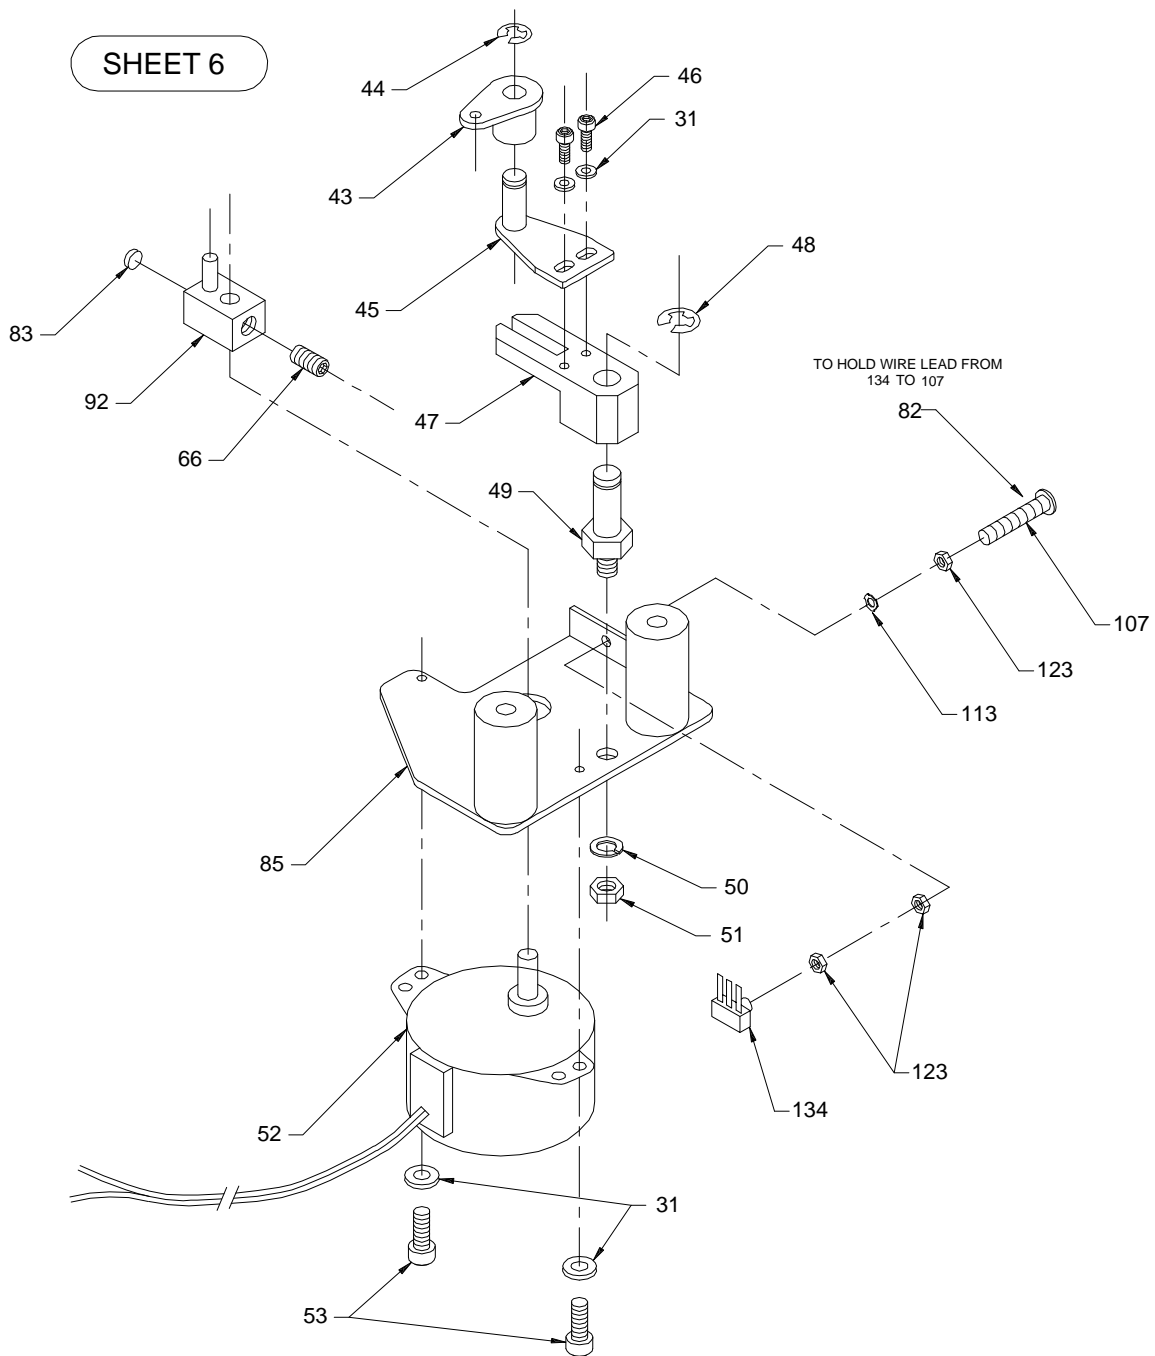

SHEET 6

ITEM	PART NO.	DESCRIPTION	QTY
31	P840514	M3 FLAT WASHER, SPECIAL	7
43	P700137	LOWER KNIFE DRIVE LINK	1
44	P840815	E RING 4mm ID, 9mm OD, LINK STOP	1
45	P700138	LOWER KNIFE DRIVE LEVER TOP	1
46	P840008	M3x8 HEX SOCKET CAP SCREW, BLACK	2
47	P700457	LOWER KNIFE DRIVE LEVER BOTTOM	1
48	P840816	E RING 5mm ID, 11mm OD, LEVER STOP	1
49	P700618	LOWER KNIFE DRIVE LEVER SHAFT	1
50	P840522	M5 LOCK WASHER SPLIT, BLACK	1
51	P840718	M5 HEX NUT, BLACK	1
52	P700559	MOTOR, 100V, 60HZ, 2.5W, 30RPM	1
53	P840007	M3x5 HEX SOCKET CAP SCREW, BLACK	2
66	P661163	M5x5 HEX SOC SET SCREW, FLAT POINT	1
82	P312028	CABLE TIE, 3"	10
83	P413018	MAGNET, RARE EARTH	2
85	P700122	BRACKET, TRIMMER MOTOR, FIELD INST	1
92	P700135	CAM, SWITCH 900 XLC TRIMMER	1
107	P840038	#4-40x1 PHILLIPS PAN HEAD SCREW	1
113	P840502	#4 EXTERNAL TOOTH LOCK WASHER	1
123	P840716	#4-40 HEX NUT	3
134	ZP730130	MOTOR SENSOR ASS'Y - TRIMMER	1