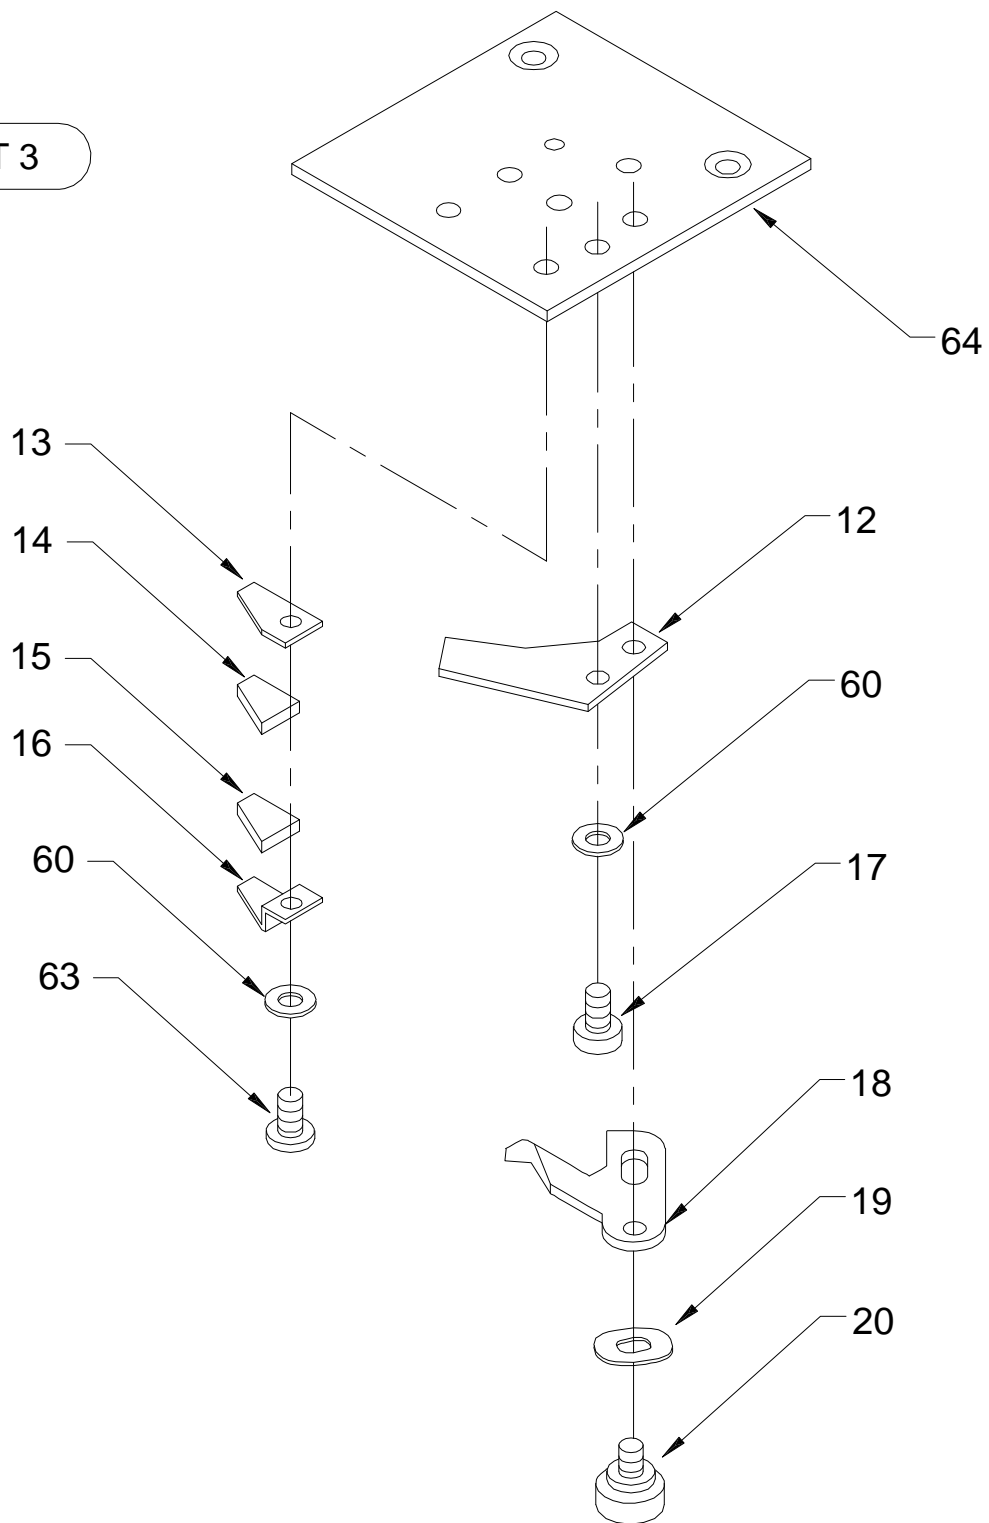

SHEET 3

ITEM	PART NO.	DESCRIPTION	QTY
12	P700450	FIXED CUTTER	1
13	P700452	LOWER THD SUPPORT STAY (UPPER)	1
14	P700452	MAGIC TAPE (UPPER)	1
15	P700453	MAGIC TAPE (LOWER)	1
16	P700453	LOWER THD SUPPORT STAY (LOWER)	1
17	P820736	FIXED CUTTER SET SCREW	1
18	P700451	LOWER THREAD CUTTER	1
19	P840525	WAVE WASHER	1
20	P820719	LOWER THD CUTTER TURRET SHAFT	1
60	P840519	M3 FLAT WASHER, 6MM O.D.	2
63	P840027	M3x3 PHILLIPS PAN HEAD SCREW	1
64	P661089	THROAT PLATE #26081 (M900 W/TRIM/M2000)	1